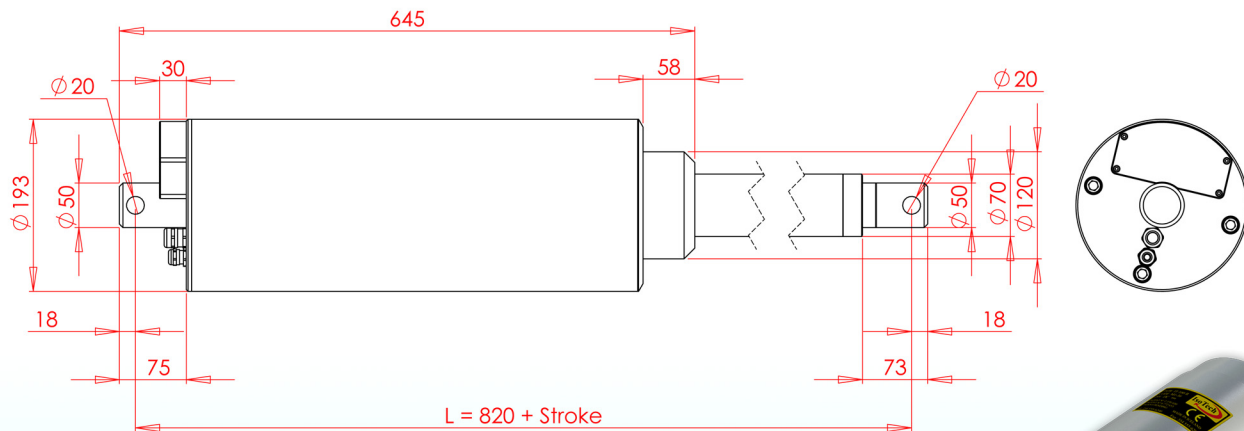

## Designed for tough conditions

**Type: IT 4000 R**

### Features:

- Very strong, Force 40kN, (4 Ton)
- Speed 10 mm/s
- 24Vdc
- Watertight
- Structural strength
- Stainless steel 316
- Environmentally friendly
- No hydraulic oil
- Self lock in any position
- Easy installation
- Available in different stroke
- Patent Pending

### Options:

- Different Force
- Different Speed
- Stroke: 50-1000 mm
- Encoder
- Cable Length
- Adjustable limit switch inside

**24 Vdc**  
**Stainless Steel**  
**Watertight**